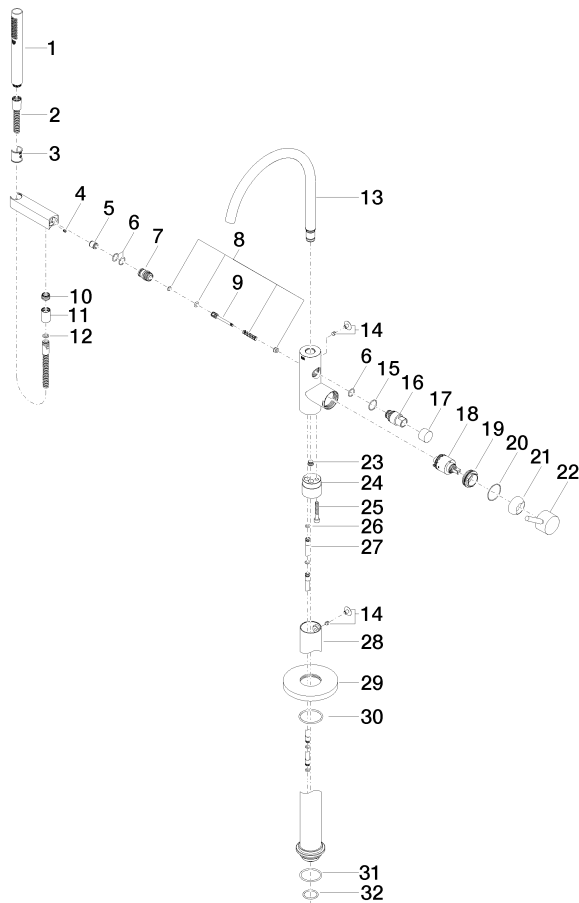

Single-lever bath mixer with stand pipe for free-standing assembly with hand shower set - Chrome

TARA

25 863 661

Fits: TARA, META

- spout: circular, air-enriched flow
- max. flow 19.5 l/min at 3 bar flow pressure
- Hand shower: COMPACT RAIN, max. flow rate 6.8 l/min (at 3 bar)
- bar-type hand shower with anti-scale system
- pivotable spout 360°
- 281mm projection
- wall bracket
- automatic bath/shower diverter
- total height 1031 - 1101 mm
- stand pipe height 565 - 635 mm
- height up to aerator 899 – 969 mm
- slide-on rosettes Ø 135 mm
- metal shower hose 1250mm with integrated anti-twist protection
- WRAS 2001027

TARA

25 863 661

Single-lever bath mixer with stand pipe for free-standing assembly with hand shower set - Chrome

TARA

25 863 661

Spare parts list

No.	Item Number	Name	Quantity used	Delivery time
1	90 12 11 140 30-00	shower	1	10
2	90 30 02 072 00-00	Metal shower hose 1/2" x 3/8" x 1250 mm - Chrome	1	10
3	09 18 40 118 90	sleeve	1	2
4	09 31 11 058 90	pin	1	2
5	90 23 01 141 00 90	back-flow preventer	1	2
6	90 14 10 010 00 90	seal	3	2
7	09 24 03 153 20-00	nipple	1	10
8	90 16 02 023 00 90	spring	1	2
9	09 31 09 102 20-00	pull-rod	1	10
10	09 24 03 069 90	nipple	1	2
11	90 21 02 069 00-00	cover	1	10
12	90 14 20 026 00 90	seal	1	2
13	90 28 22 327 01-00	spout	1	10
14	04 31 20 036 00 90	plug	2	2
15	09 14 10 112 90	seal	1	2
16	09 21 34 081 20-00	nipple	1	10
17	09 20 88 002-00	handle	1	10
18	90 15 05 039 00 90	cartridge	1	2
19	09 24 04 298 90	nut	1	2
20	09 14 10 037 90	seal	1	2
21	09 28 30 036-00	cover	1	10
22	90 20 66 005 00-00	handle	1	10
23	04 31 20 039 11 90	plug	1	2
24	09 24 03 152 20-00	adaptor	1	10
25	09 30 30 111 90	screw	1	2
26	09 14 10 139 90	seal	2	2
27	04 28 22 025 00 90	connection	2	2
28	04 28 22 030 00-00	pipe	1	10
29	09 27 88 007-00	rosette	1	10
30	90 14 10 129 00 90	seal	1	2
31	09 14 10 084 90	seal	1	2
32	09 14 10 018 90	seal	1	2