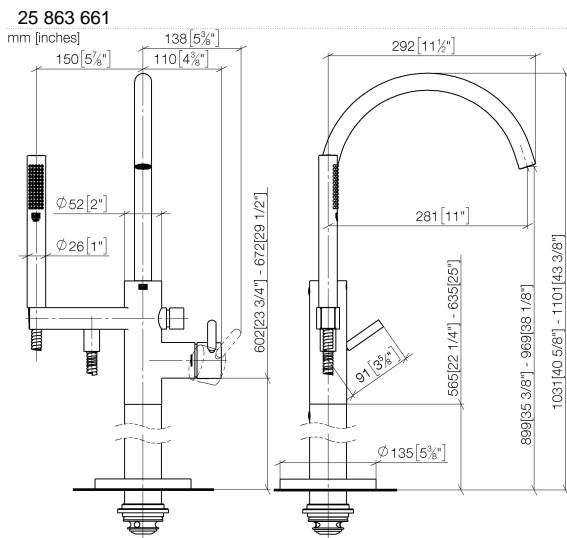

Single-lever bath mixer with stand pipe for free-standing assembly with hand shower set - Chrome

TARA

25 863 661

Fits: TARA, META

- spout: circular, air-enriched flow
- max. flow 19.5 l/min at 3 bar flow pressure
- Hand shower: COMPACT RAIN, max. flow rate 6.8 l/min (at 3 bar)
- bar-type hand shower with anti-scale system
- pivotable spout 360°
- 281mm projection
- wall bracket
- automatic bath/shower diverter
- total height 1031 - 1101 mm
- stand pipe height 565 - 635 mm
- height up to aerator 899 – 969 mm
- slide-on rosettes Ø 135 mm
- metal shower hose 1250mm with integrated anti-twist protection
- WRAS 2001027

Required miscellaneous

Concealed floor mounting -

35 945 970 90

- max. recess depth 150 mm
- min. recess depth 80 mm

Flow rate chart

Certificates

IAPMO_4976 (5). Belgaqua_19_77_27. WRAS_2001027. LGA_29727.

Single-lever bath mixer with stand pipe for free-standing assembly with hand shower set - Chrome